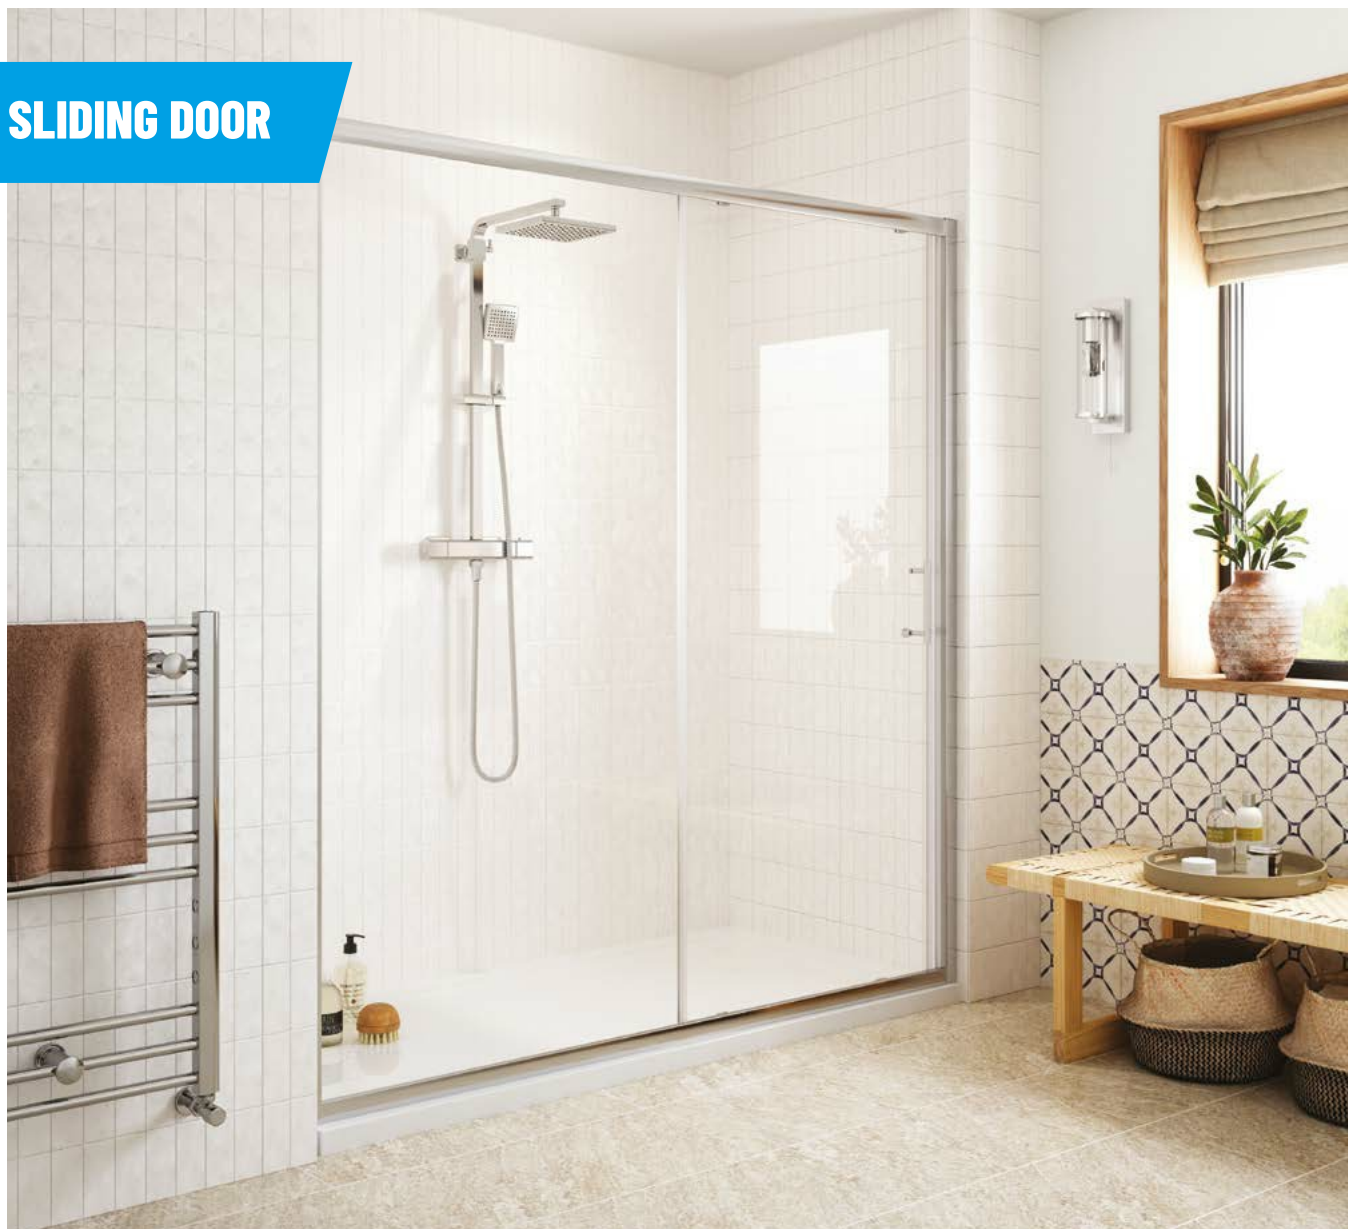

## SLIDING DOOR

1850mm high Concealed fixings 6mm toughened safety glass Easy clean treatment Quick release rollers