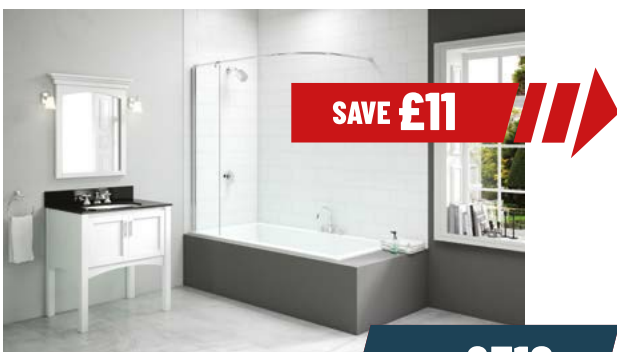

SAVE **£11**

WAS **£316**

**CURTAIN RAIL
BATH SCREEN**

V800 x H1500mm incl. rail
DIBS0022

NOW **£305**

PJH139/79