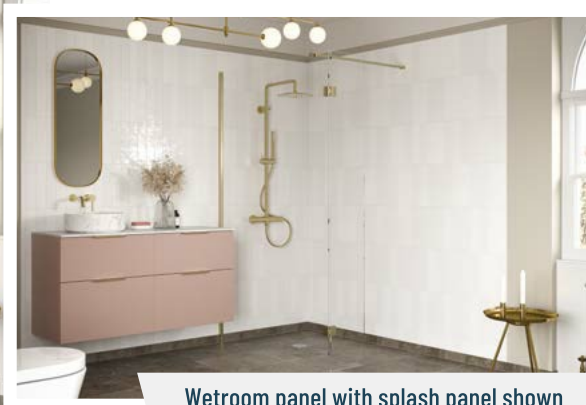

### CHROME WETROOM

SAVE UP TO 15%

Wetroom panel with side panel shown

Wetroom panel with splash panel and a side panel shown

WETROOM PANELS FROM

ONLY **£179**

## BLACK WETROOM

Wetroom panel, splash panel & side panel shown

Wetroom panel with splash panel shown

OPTIONAL  
SPLASH PANELS

JUST **£155**

Wetroom panel, splash panel & side panel shown

Wetroom panel with splash panel shown