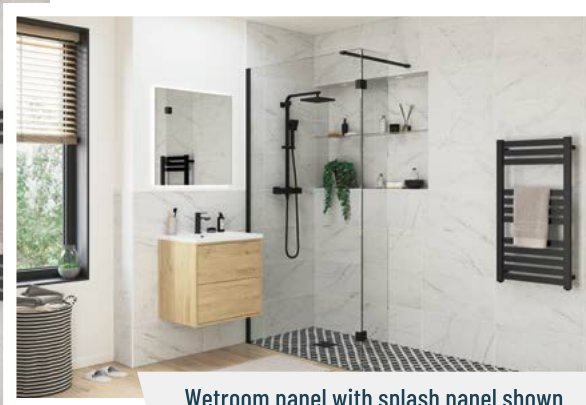

## WETROOM ENCLOSURES

Luxury wetroom panels in a choice of chrome, matt black or brushed brass finishes to complement your bathroom design.

★ **GREAT QUALITY**

Lifetime guarantee

1950mm high 8mm toughened safety glass Easy clean treatment

### CHROME WETROOM

SAVE UP TO 15%

Wetroom panel with side panel shown

Wetroom panel with splash panel and a side panel shown

WETROOM PANELS FROM

ONLY **£179**

## BLACK WETROOM

Wetroom panel, splash panel & side panel shown

Wetroom panel with splash panel shown

OPTIONAL  
SPLASH PANELS

JUST **£155**

Wetroom panel, splash panel & side panel shown

Wetroom panel with splash panel shown