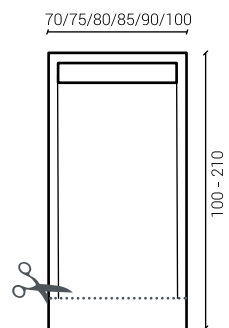

MALENKE

SQUARE STONE

A full-bodied yet compact shape, ideal for a small bathroom with a great personality.

Q1 COVER

3 cm.

Q2 COVER

3 cm.

Q3 NOX