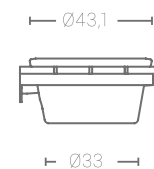

Lavabo Acrymold® solid surface
Acrymold® solid surface washbasin
Lavabo Acrymold® solid surface
Acrymold® solid surface Waschbecken
Acrymold® solid surface lavabo

Color blanco mate
White matt colour
Couleur blanc mat
Mattweiße Farbe
Colore bianco satinato

Mueble diseño roble
Oak design furniture
Meuble design chêne
Designmöbel aus Eichenholz
Mobile disegno rovere

Incluye soporte metálico
Metallic support included
Support métallique inclus
Metallträger inklusive
Include il supporto metallico