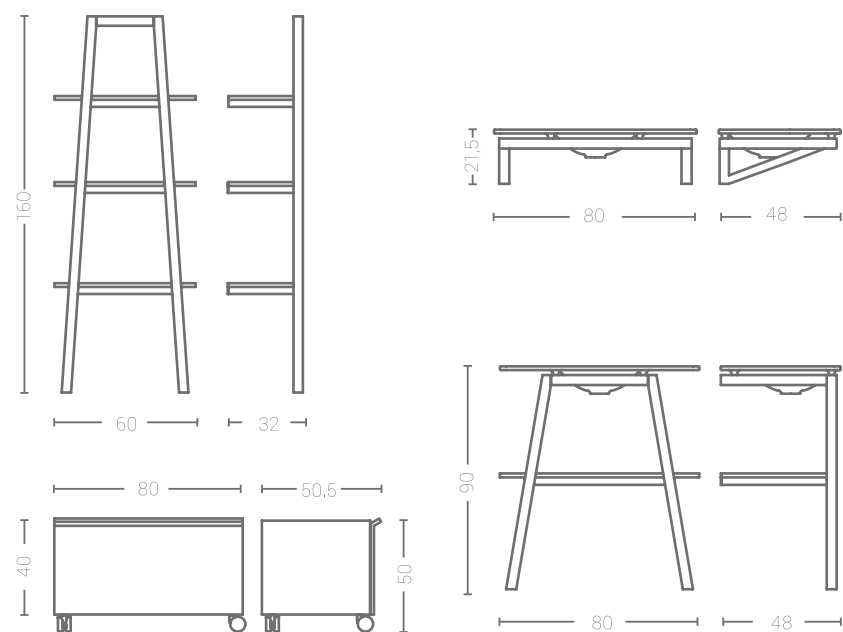

BALTIC

ACRYMOLD

Aesthetics is never separated from function and nature and technology live together in harmony.

Lavabo Acrymold® solid surface
Acrymold® solid surface washbasin
Lavabo Acrymold® solid surface
Acrymold® solid surface Waschbecken
Acrymold® solid surface lavabo

Color blanco mate
White matt colour
Couleur blanc mat
Mattweiße Farbe
Colore bianco satinato

Mueble roble macizo
Solid oak furniture
Meuble en chêne massif
Möbel aus massivem Eichenholz
Mobile rovere massiccio