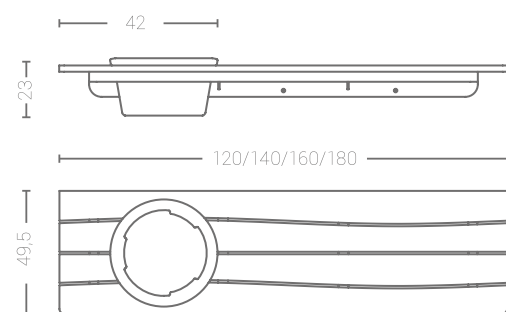

Lavabo Acrymold® solid surface
Acrymold® solid surface washbasin
Lavabo Acrymold® solid surface
Acrymold® solid surface Waschbecken
Acrymold® solid surface lavabo

Color blanco mate
White matt colour
Couleur blanc mat
Mattweiße Farbe
Colore bianco satinato

Mueble diseño roble
Oak design furniture
Meuble design chêne
Designmöbel aus Eichenholz
Mobile disegno rovere

Incluye soporte metálico
Metallic support included
Support métallique inclus
Metallträger inklusive
Include il supporto metallico