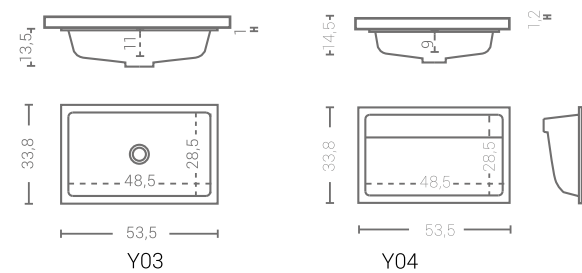

Y03 Y04

ACRYMOLD

This is the simple yet in finitely versatile concept of Puzzle. Its flexibility enables Puzzle to create any configuration. With customizable dimensions and the possibility of inseting into the floor, this solution is highly flexible and adapts to any situation.

Y03

Y04