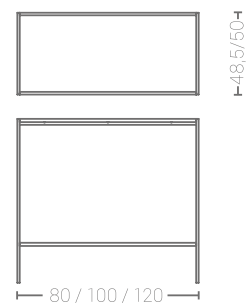

encimera ref. SE 120 cm con toallero l