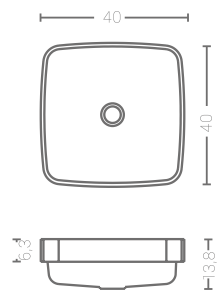

puzzle ref.l lavabo Y04

Y03

Y04

Y07

ACRYMOLD

Is perfect for installation in any type of space, giving it a unique stylish look.

puzzle ref.I lavabo Y07 / ref.E

Y07