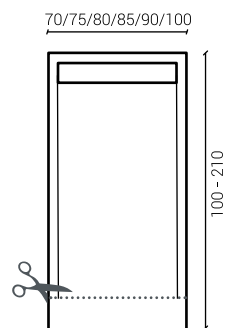

ANDROMEDA

STONE COVER

The design of Andromeda combines elegance and convenience. Fits seamlessly into any bathroom, from the most traditional to the most unconventional.

Carta colores RAL
RAL system colours
Couleurs carte RAL
RAL-Farbensystem
Carta di colori RAL

10 colores estándar
10 standard colours / 10 couleurs standard
10 Standardfarben / 10 colori standard