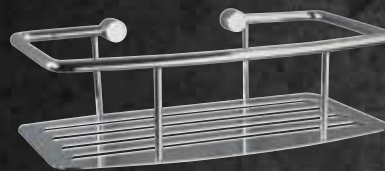

£ 14

Light Pull 699C
Chrome and solid dark
oak finish, conical
H60 mm

£ 14

Light Pull 698C
Chrome and solid dark
oak finish, cylindrical
H60 mm

All prices inc. VAT

Classic Baskets

The Classic Basket Collection is the pinnacle of luxurious showering accessories. We have selected the very best material to craft our wall mounted baskets, which all feature innovative, concealed fixings. Other features include a practical hook on some, while on others you will be able to remove them for easy cleaning. Contemporary shower shelves add sophistication to the wet room environment, so popular today. All baskets in chrome finish

Two Tier Corner Shower Tidy 878C £ 155
Removable tray. Dishwasher tested.
W230 x H310 x D175 mm

Corner Shower Shelf 864C £ 139
Angled. Practical hook.
W250 x H70 x D200 mm

Corner Shower Tidy 876C £ 79
Removable tray. Dishwasher tested.
W230 x H60 x D175 mm

D-Shaped Shower Shelf 870C £ 95
Suitable for straight wall application
W250 x H70 x D140 mm

Corner Shower Shelf 862C £ 95
W280 x H70 x D200 mm

Rectangular Shower Tidy 877C £ 79
Removable tray. Dishwasher tested.
W233 x H60 x D125 mm