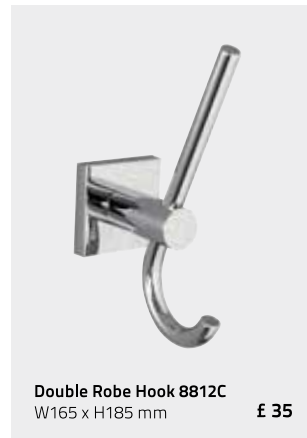

Classic Baskets 42

These accessories can be fixed with our adhesive.
All accessories are supplied with a wall screw pack.
For "No Drill" fixing purchase our fixing adhesive.

Shelf 8802C
Guard rail in chrome finish, clear hardened glass
L500 x D120 mm

£ 95

Toilet Roll Holder 8807C
With lid
W135 x H145 mm

£ 49

Toilet Roll Holder 8810C
W150 x H105 mm

£ 39

Toilet Roll Holder 8837C
W190 x D70 mm

£ 59

Towel Rail 8806C
L495 x D75 mm

£ 65

Towel Rail 8816C
L645 x D75 mm

£ 69

Towel Rail 8827C
Double
L645 x D155 mm

£ 99

Double Robe Hook 8812C
W165 x H185 mm

£ 35

Towel Ring 8805C
W165 x H185 mm

£ 39

Single Hook 8822C
D55 mm

£ 24

Double Hook 8823C
D55 mm

£ 26

Mirror 8800C
Bevelled, range mirror is guaranteed for 12 months
W420 x H500 mm

£ 99

Shelf 8702C
Guard rail in chrome finish, clear hardened glass
L500 x D120 mm