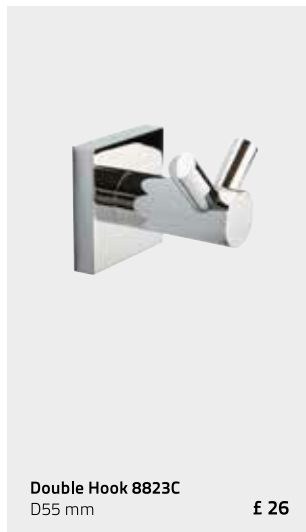

Classic Baskets 42

These accessories can be fixed with our adhesive.
All accessories are supplied with a wall screw pack.
For "No Drill" fixing purchase our fixing adhesive.

Shelf 8802C
Guard rail in chrome finish, clear hardened glass
L500 x D120 mm

£ 95

Toilet Roll Holder 8807C
With lid
W135 x H145 mm

£ 49

Toilet Roll Holder 8810C
W150 x H105 mm

£ 39

Toilet Roll Holder 8837C
W190 x D70 mm

£ 59

Towel Rail 8806C
L495 x D75 mm

£ 65

Towel Rail 8816C
L645 x D75 mm

£ 69

Towel Rail 8827C
Double
L645 x D155 mm

£ 99

Double Robe Hook 8812C
W165 x H185 mm

£ 35

Towel Ring 8805C
W165 x H185 mm

£ 39

Single Hook 8822C
D55 mm

£ 24

Double Hook 8823C
D55 mm

£ 26

Mirror 8800C
Bevelled, range mirror is guaranteed for 12 months
W420 x H500 mm

£ 99

Shelf 8702C
Guard rail in chrome finish, clear hardened glass
L500 x D120 mm