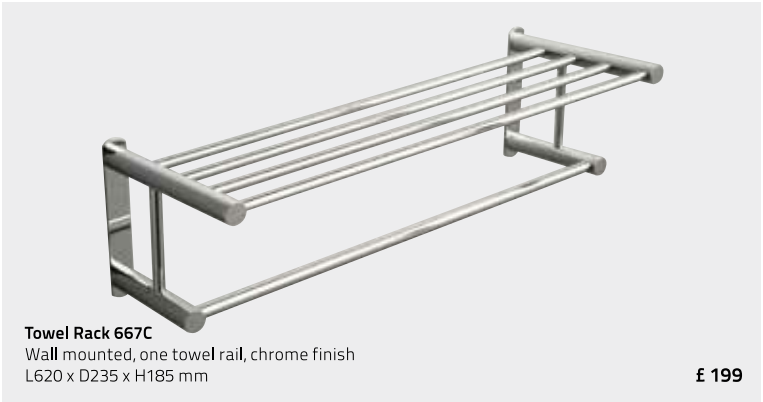

Free Standing 3-Arm Towel Holder 6658C
 Chrome finish, 3 swivel arms,
 Height: 1000 mm
 Length of arms: 300 mm
 Bottom plate: 215 mm

£ 150

Shower Door & Screen Fitting Double Towel Rail 830C
 Chrome finish
 Suitable for glass thickness up to 8 mm
 W520 x H820 x D125 mm

£ 95

Towel Horse 646C
 Free standing
 W670 x D290 x H900 mm

£ 260

Towel Rack 667C
 Wall mounted, one towel rail, chrome finish
 L620 x D235 x H185 mm

£ 199

Mirror 683C
 3 x magnification/regular mirror
 W265 x H225 mm, Ø190 mm