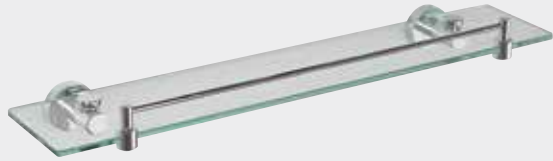

£ 39

Single Hook 8822C
D55 mm

£ 24

Double Hook 8823C
D55 mm

£ 26

Mirror 8800C
Bevelled, range mirror is guaranteed for 12 months
W420 x H500 mm

£ 99

Shelf 8702C
Guard rail in chrome finish, clear hardened glass
L500 x D120 mm