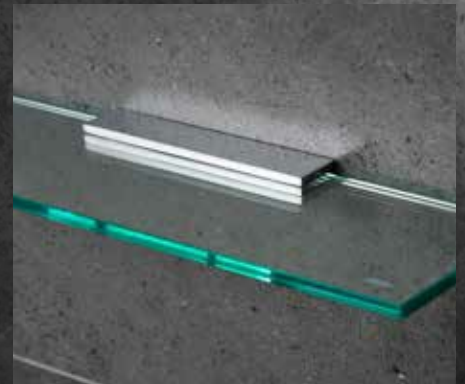

**DORSET
KITCHEN & BATHROOM SUPPLIES**

Don't Replace It Facelift It

BATHROOM ACCESSORIES