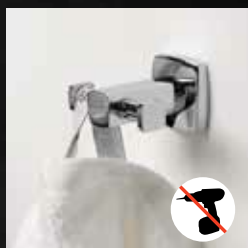

DORSET KITCHEN & BATHROOM SUPPLIES

Don't Replace It Facelift It

Bathroom Accessories

The perfect way to finish your bathroom is with the addition from our beautiful bathroom accessory collections.

Thoughtfully designed to compliment our furniture, there are many stylish and innovative solutions to choose from.

Denver 14

These accessories can be fixed with our adhesive.
All accessories are supplied with a wall screw pack.
For "No Drill" fixing purchase our fixing adhesive.