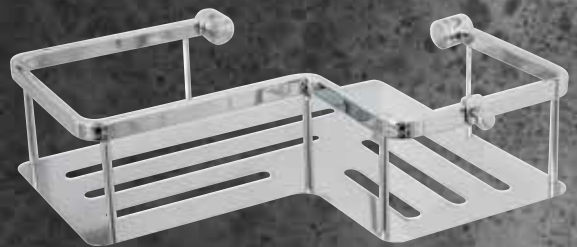

£ 14

Light Pull 699C
Chrome and solid dark
oak finish, conical
H60 mm

£ 14

Light Pull 698C
Chrome and solid dark
oak finish, cylindrical
H60 mm

All prices inc. VAT

Classic Baskets

The Classic Basket Collection is the pinnacle of luxurious showering accessories. We have selected the very best material to craft our wall mounted baskets, which all feature innovative, concealed fixings. Other features include a practical hook on some, while on others you will be able to remove them for easy cleaning. Contemporary shower shelves add sophistication to the wet room environment, so popular today. All baskets in chrome finish

Two Tier Corner Shower Tidy 878C £ 155
Removable tray. Dishwasher tested.
W230 x H310 x D175 mm

Corner Shower Shelf 864C £ 139
Angled. Practical hook.
W250 x H70 x D200 mm

Corner Shower Tidy 876C £ 79
Removable tray. Dishwasher tested.
W230 x H60 x D175 mm

D-Shaped Shower Shelf 870C £ 95
Suitable for straight wall application
W250 x H70 x D140 mm

Corner Shower Shelf 862C £ 95
W280 x H70 x D200 mm

Rectangular Shower Tidy 877C £ 79
Removable tray. Dishwasher tested.
W233 x H60 x D125 mm