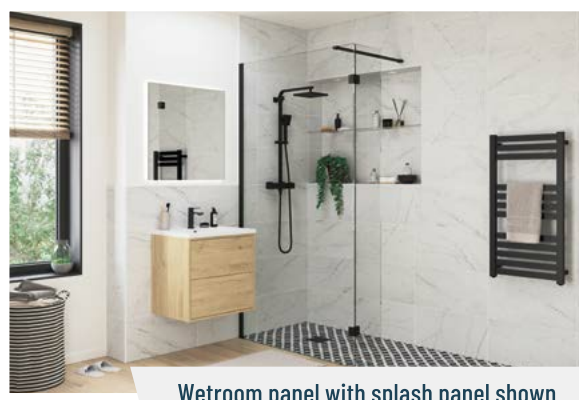

WETROOM PANELS FROM

ONLY **£179**

BLACK WETROOM

Wetroom panel, splash panel & side panel shown

OPTIONAL
SPLASH PANELS

JUST **£155**

Wetroom panel with splash panel shown

BRUSHED BRASS WETROOM

Wetroom panel, splash panel & side panel shown

Wetroom panel with splash panel shown

WETROOM PANEL & SUPPORT BAR

	Chrome	Matt Black	Brushed Brass		
500mm	DEVP5020	DEVP5024	DEVP5028	£179	RJH82/04
700mm	DEVP7012	DEVP7016	DEVP7020	£191	RJH87/54
760mm	DEVP7614	DEVP7618	DEVP7622	£200	RJH91/67
800mm	DEVP8042	DEVP8046	DEVP8050	£210	RJH96/25
900mm	DEVP9040	DEVP9044	DEVP9048	£221	RJH101/29
1000mm	DEVP1054	DEVP1056	DEVP1058	£221	RJH101/29
1200mm	DEVP1242	DEVP1244	DEVP1246	£257	RJH117/79
1400mm	DEVP1414	DEVP1416	DEVP1418	£280	RJH128/33