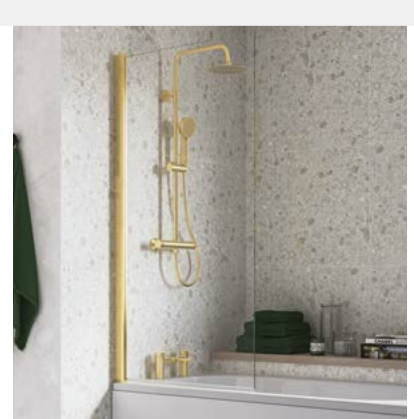

**Brushed
Brass**
DIBS0124

ONLY £132

PJH60/50