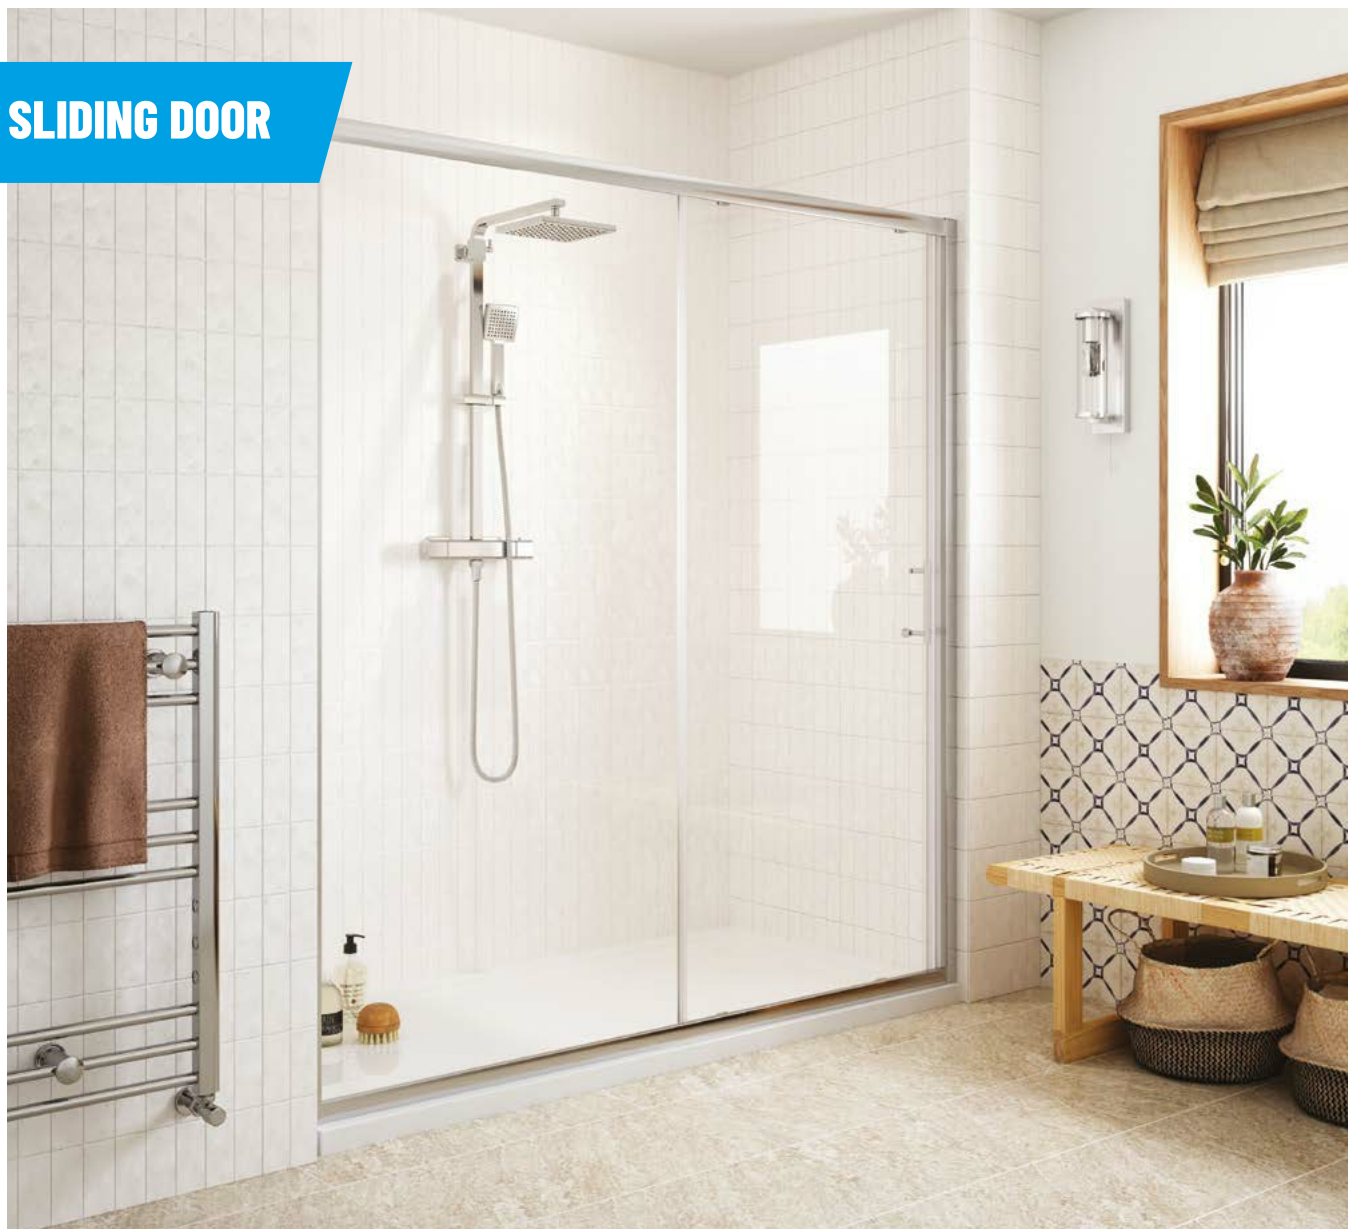

ONLY £436

PJH199/83

900MM
DIEQP9092

ONLY £481

PJH220/46

*Includes 45mm tray & 90mm chrome fast flow waste

SLIDING DOOR

1850mm high Concealed fixings 6mm toughened safety glass Easy clean treatment Quick release rollers