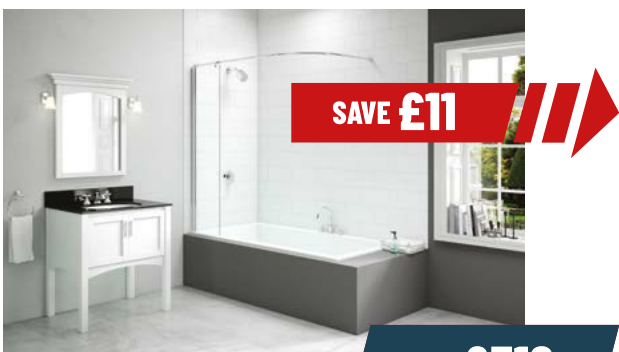

SAVE £8

WAS £760

TWO PANEL FOLDING HINGED BATH SCREEN

W1100 x H1500mm
DIBS0030

NOW £752

PJH344/67

SAVE £11

WAS £316