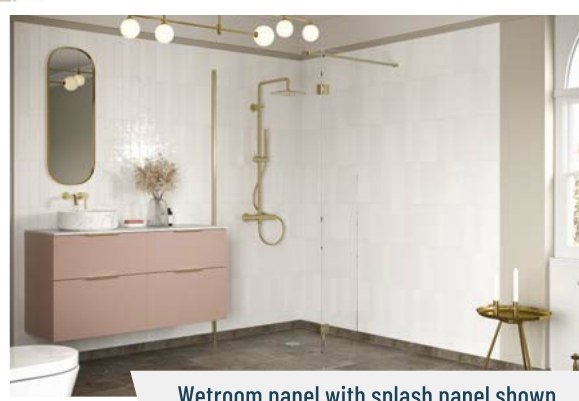

WETROOM PANELS FROM

ONLY **£179**

BLACK WETROOM

Wetroom panel, splash panel & side panel shown

OPTIONAL
SPLASH PANELS

JUST **£155**

Wetroom panel with splash panel shown

BRUSHED BRASS WETROOM

Wetroom panel, splash panel & side panel shown

Wetroom panel with splash panel shown

WETROOM PANEL & SUPPORT BAR

	Chrome	Matt Black	Brushed Brass		
500mm	DEVP5020	DEVP5024	DEVP5028	£179	RJH82/04
700mm	DEVP7012	DEVP7016	DEVP7020	£191	RJH87/54
760mm	DEVP7614	DEVP7618	DEVP7622	£200	RJH91/67
800mm	DEVP8042	DEVP8046	DEVP8050	£210	RJH96/25
900mm	DEVP9040	DEVP9044	DEVP9048	£221	RJH101/29
1000mm	DEVP1054	DEVP1056	DEVP1058	£221	RJH101/29
1200mm	DEVP1242	DEVP1244	DEVP1246	£257	RJH117/79
1400mm	DEVP1414	DEVP1416	DEVP1418	£280	RJH128/33